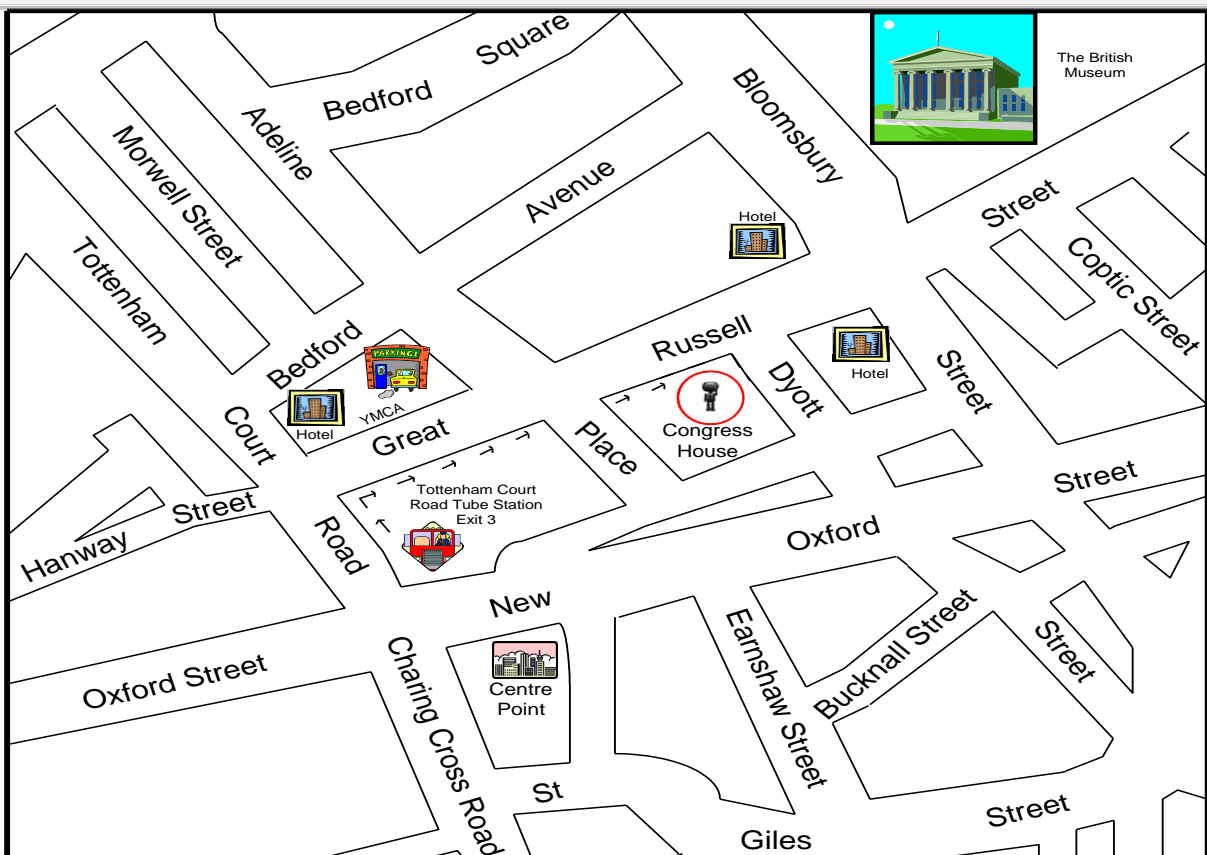

TUC CONGRESS HOUSE

23 -28 GREAT RUSSELL STREET, LONDON WC1B 3LS

DIRECTIONS TO THE BUILDING PLEASE CALL: 020 7467 1215

HOW TO GET THERE

UNDERGROUND

The nearest underground station is **Tottenham Court Road** served by Northern and Central Lines

BUSES

- 10, 14, 73 and 390 from Euston Rail Centre
- 8 and 25 from City
- 98 from Oxford Street
- 19 or 38 from Charing Cross Road

ACCESS

- Congress House has disabled access via the Front Reception area.
- If you require parking facilities for disabled drivers please call beforehand to make arrangements.

CAR PARKING

- NCP on Great Russell Street or NCP on Museum Street.